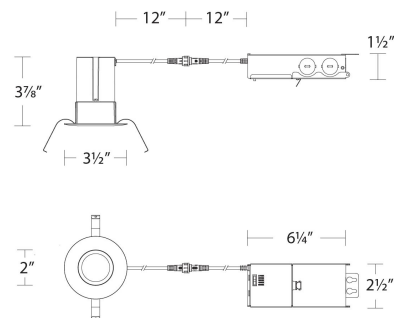

SPECIFICATIONS

Construction	Die-cast Aluminum with 20-gauge Cold Rolled Steel Driver Box
Power:	9W
Input:	120 VAC, 50/60Hz
Dimming:	ELV: 100-10%, TRIAC: 100-5%
Light Source:	Integrated LED
Lens:	Frosted TIR Lens
Rated Life:	50,000 Hours
Mounting:	Heavy gauge retention clips secures fixture to ceiling
Cut Out:	3"
Finish:	Electrostatically Powder Coated: White
Ceiling Thickness:	1/2" - 1 1/2"
Operating Temp:	-4°F to 104°F (-20°C to 40°C)
Standards:	ETL, cETL, Title 24 JA8 Compliant, Airtight, IC

FINISHES:

White

LINE DRAWING:

WAC LIGHTING

Ion 2" Round 5CCT

Remodel Downlight

Fixture Type: _____
Catalog Number: _____
Project: _____
Location: _____

ACCESSORIES